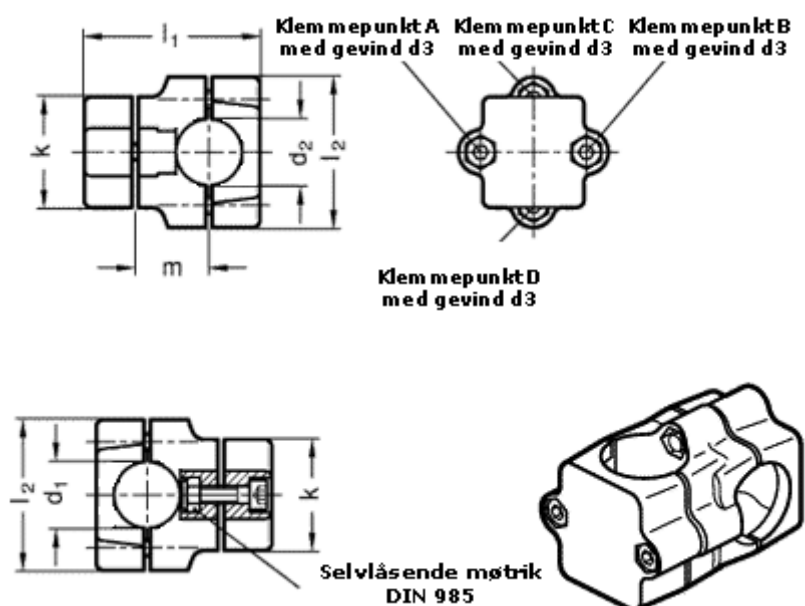

Article number: 20134B40B40762SW  
Description: E+G Two-way Connector  
GN134-B40-B40-76-2-SW

## Measures

Adjustable clamp lever = GN 911-M10-55 have to be ordred separately

d1	= 40
d2	= 40
d3	= M10
k	= 76
l1	= 125.0
l2	= 98
m	= 55.0